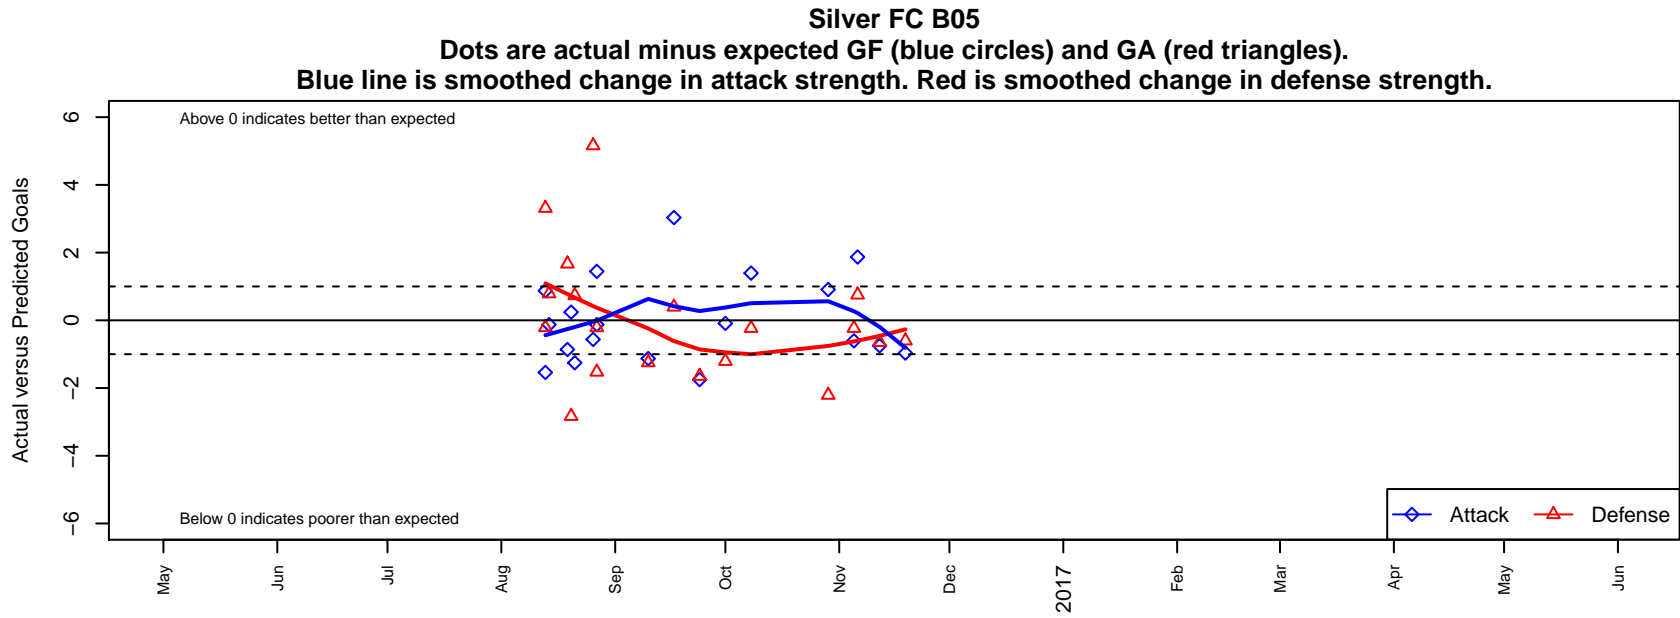

# Silver FC B05

Silver FC  
Bremerton, WA  
B05 total strength=253  
attack=0.25 defense=0.09  
fall league = PSPL Copa White U12

alt names used:  
Silver FC B05

Venues played:  
2016 Blast Off B2005 C  
2016 Xtreme Cup BU12 Bronze  
2016 River Jam Samba U12  
2016 PSPL Copa White U12

**attack and defense variance (black dot)  
relative to other teams  
and top 10 in region**

**attack and defense rating  
relative to others at age  
and all opponents in last 13 months**

**Performance relative to 13 month average**