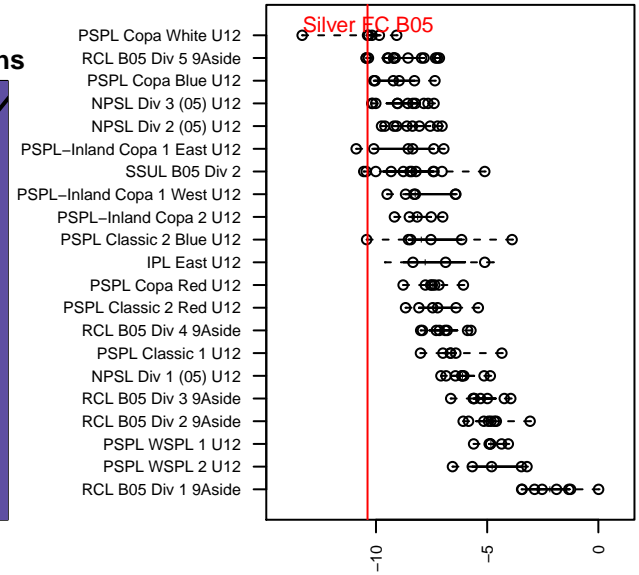

# Silver FC B05

Silver FC  
Bremerton, WA  
B05 total strength=253  
attack=0.25 defense=0.09  
fall league = PSPL Copa White U12

alt names used:  
Silver FC B05

Venues played:  
2016 Blast Off B2005 C  
2016 Xtreme Cup BU12 Bronze  
2016 River Jam Samba U12  
2016 PSPL Copa White U12

**attack and defense variance (black dot)  
relative to other teams  
and top 10 in region**

**attack and defense rating  
relative to others at age  
and all opponents in last 13 months**

**Performance relative to 13 month average**